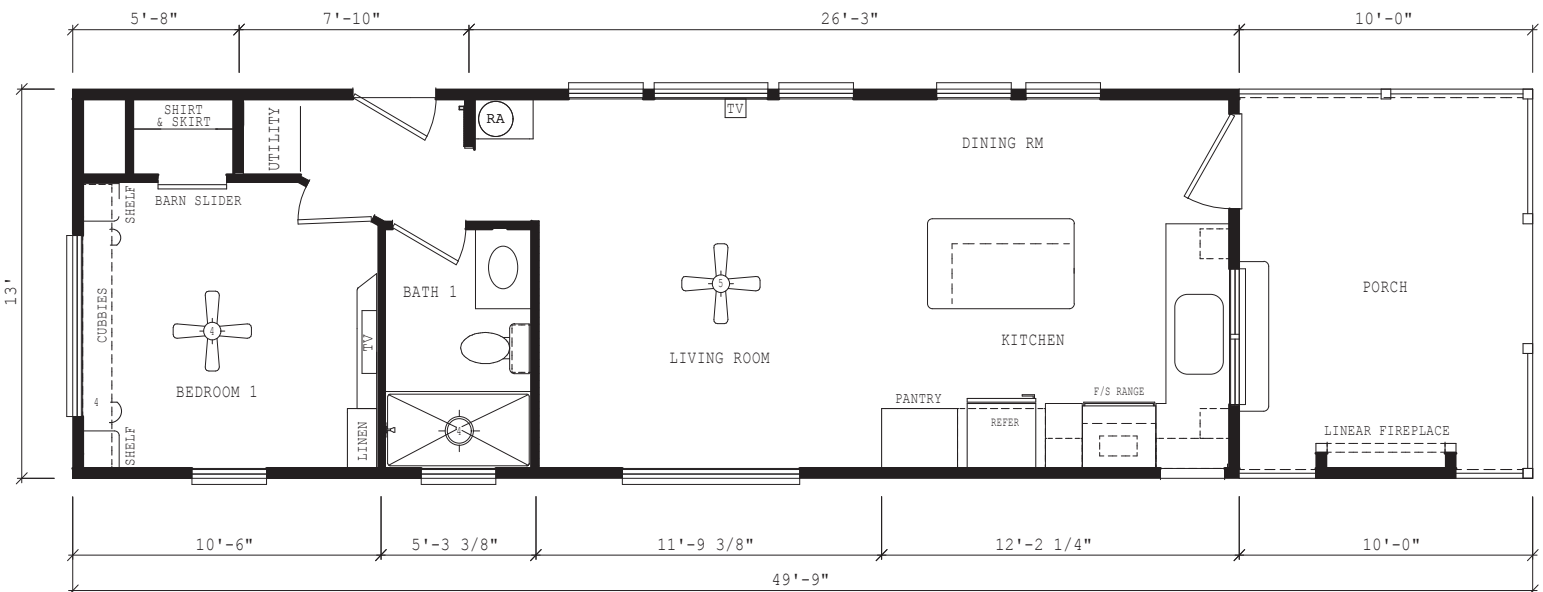

NEW MODEL!

The Timberland by Chariot Eagle

~~original price~~
\$115,000

only \$69,995 +tax & fees

1 Bedroom, 1 Bath, Porch

Price Includes: Driveway • Carport • A/C & Heat • Skirting • Steps
Appliance package • Railings

Features: Insulation Ceiling R30, Exterior Walls R11, Floor R11 • Overhead Ducts
Smoke Detector • 20 Gallon Water Heater • Blinds • 100 Amp Supply

521.5 sq ft

Secure yours NOW with a \$5,000 fully refundable deposit!